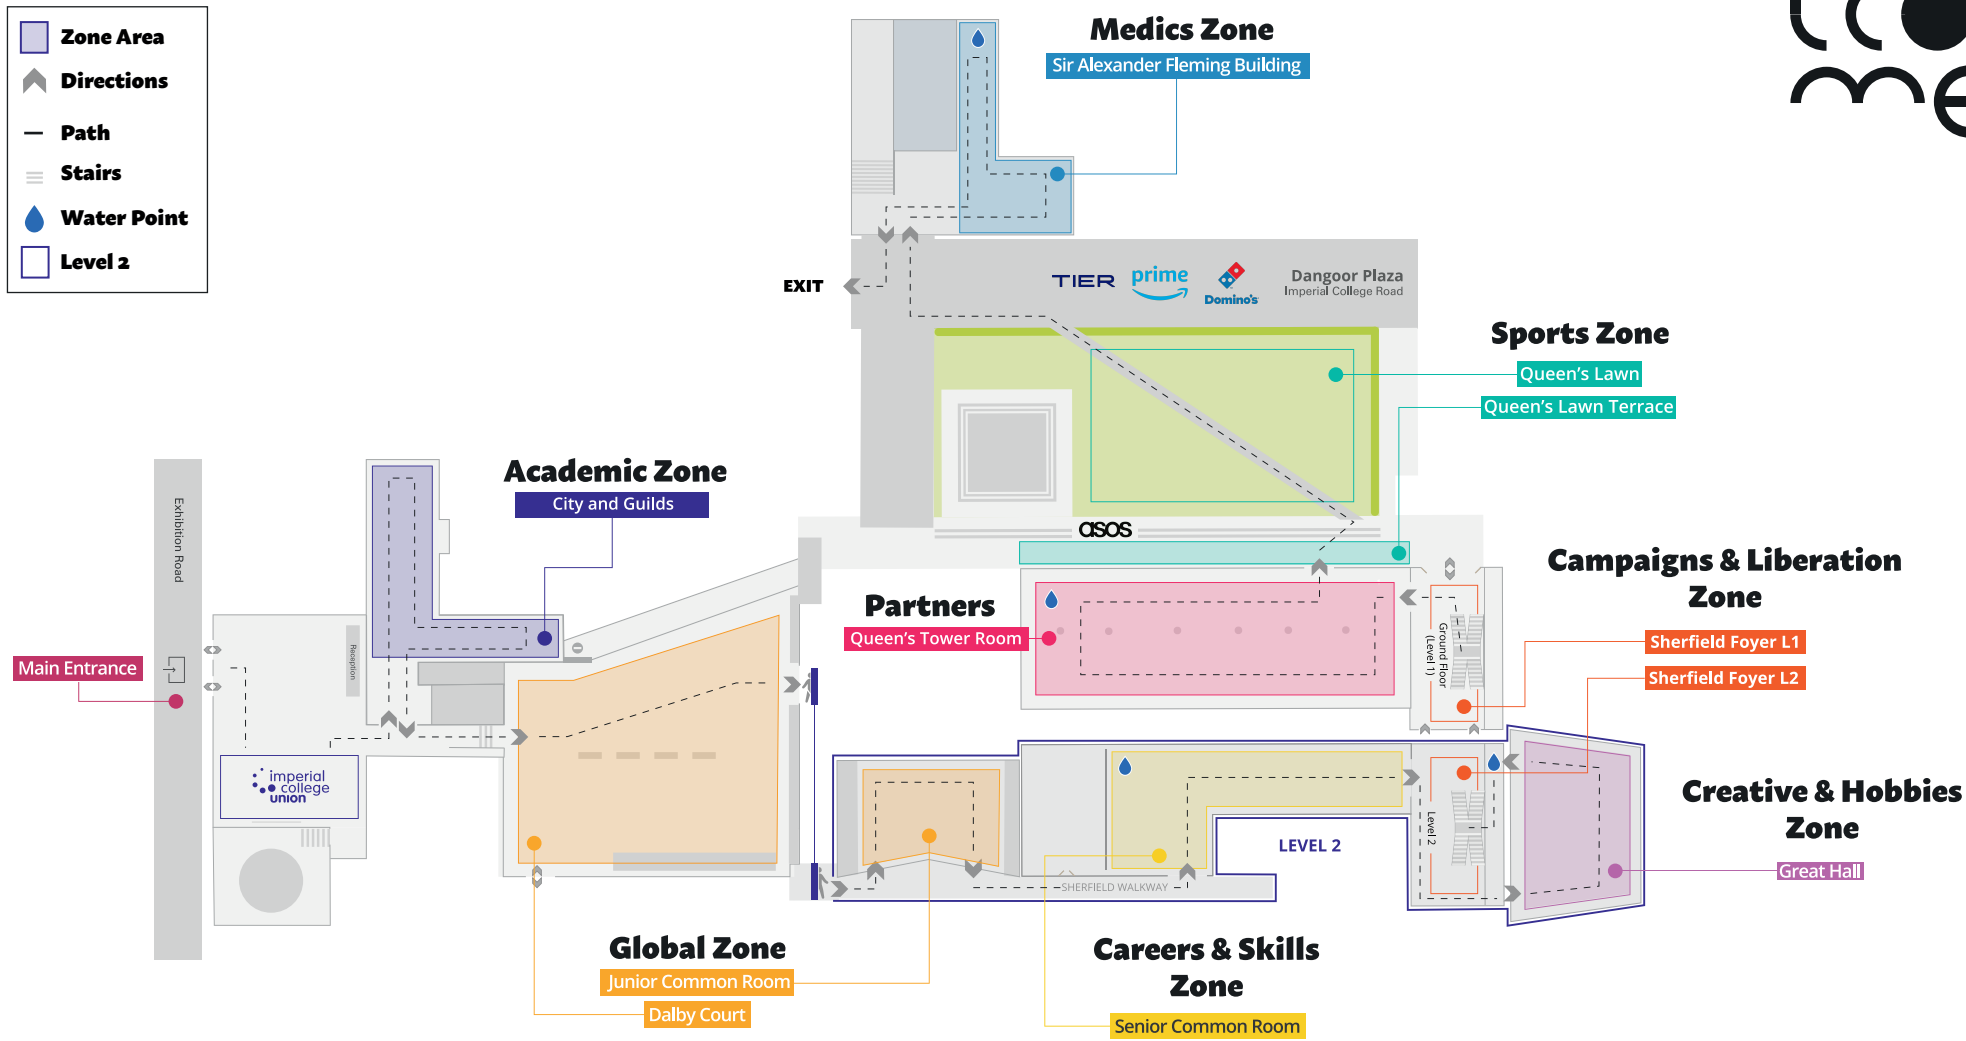

WELCOME FAIR MAP

South Kensington Campus

- Zone Area
- Directions
- Path
- Stairs
- Water Point
- Level 2

WHERE YOU BELONG

WELCOME FAIR 2022

Academic Zone (City and Guilds)

Bio Engineering
Biochemistry
Biology
CGCU
Chemical Engineering
Chemistry
Computational Biology
Computing
Data Science
Design Engineering
DroneSoc
Electrical Engineering
Geology
Geophysics
History
IC Engineers Without Borders UK
Materials
Mathematics
Mechanical Engineering
Motor (RSM)
Motor (C&G)
Physics
Racing
Rail and Transport
RCS Motor Club
Robotics
RSM
Space Society
Team Bø
Women In Business
Women In SET
Women In Physics
Women In Mathematics

Global Zone (Junior Common Room)

Malaysian
Marxist
Nigerian
Overseas Christian Fellowship
Pakistan
PASS
Portuguese Speaking
Project Nepal
Punjabi
Raincatcher Imperial
RED Project Borneo
Robotics Academy
Romanian
Scandinavian
Sensible Drug Policy
Sexpression
Sikh
Singapore
South Asian Society
Spanish
Sri Lankan
Taiwan
Thai
Turkish
VegSoc
Welsh Society
Wiki Project
Wind Band
African Caribbean
Chinese Students & Scholars Association
Soup Run
Believer's Loveword Imperial
Effective Altruism Imperial
Mindfulness
Students for Sensible Drug Policy
Swiss
Poker

Campaigns & Liberation Zone (Sherfield Foyer (L1+L2))

BME
LGBTQ+
Mental Health
Disabilities
Ethics & Environment
Gender Equality
International
Working class
Interfaith
ICUs Too
Climate Action

SCAN HERE TO JOIN A CSP
(Club, Society & Project)